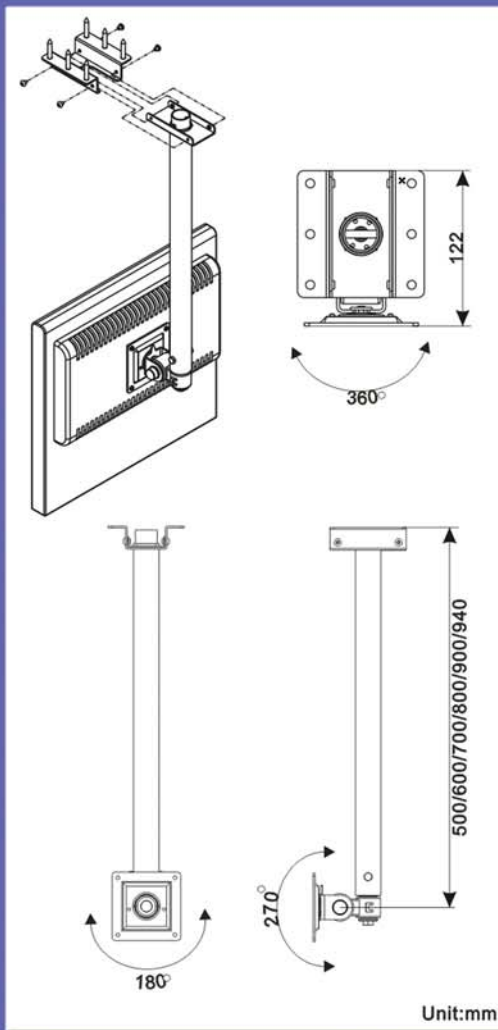

Your Unique Patent LCD Monitor Arm

FC8888SL

Your exclusive Arm

- Adjustable Arm on Ceiling or Wall Mount for LCD Monitor
- 4 directions of ceiling mount
- Save energy to hook on the ceiling
- Meets VESA standards (75x75mm and 100x100mm)
- Weight: 2.6kgs, Adjustable height range: 500/600/700/800/900/940mm
- Loading: 30lbs or 15kg, Pole diameter: 35mm
- Swivel left & right: 360 degrees
- Pivot upwards & downwards: 135 degrees
- Pole rotation: 180degrees
- LCD monitor rotation: 180 degrees