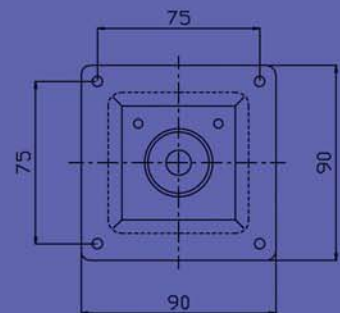

FC8888SD

• Mini Swivel Connector Mounting on Pipe for LCD Monitors

- 3 directions mini pipe mount
- Meets VESA standards (75x75mm and 100x100mm)
- Weight: 0.5kg Length: 96mm
- Loading: 30lbs or 15kg Pipe size: 25~60mm(1"~2.4")
- Swivel left & right: 170 degrees
- Pivot upwards & downwards: 180 degrees
- LCD monitor swivel: 180 degrees