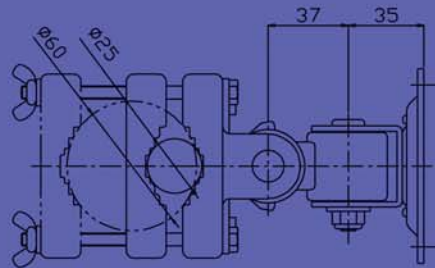

FC8888SD

• Mini Swivel Connector Mounting on Pipe for LCD Monitors

- 3 directions mini pipe mount
- Meets VESA standards (75x75mm and 100x100mm)
- Weight: 0.5kg Length: 96mm
- Loading: 30lbs or 15kg Pipe size: 25~60mm(1"~2.4")
- Swivel left & right: 170 degrees
- Pivot upwards & downwards: 180 degrees
- LCD monitor swivel: 180 degrees