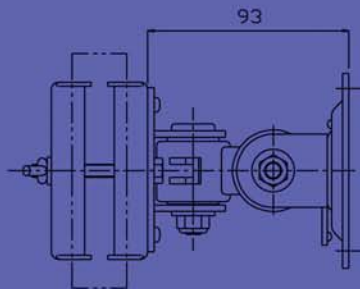

FC8888SD

• Mini Swivel Connector Mounting on Pipe for LCD Monitors

- 3 directions mini pipe mount
- Meets VESA standards (75x75mm and 100x100mm)
- Weight: 0.5kg Length: 96mm
- Loading: 30lbs or 15kg Pipe size: 25~60mm(1"~2.4")
- Swivel left & right: 170 degrees
- Pivot upwards & downwards: 180 degrees
- LCD monitor swivel: 180 degrees