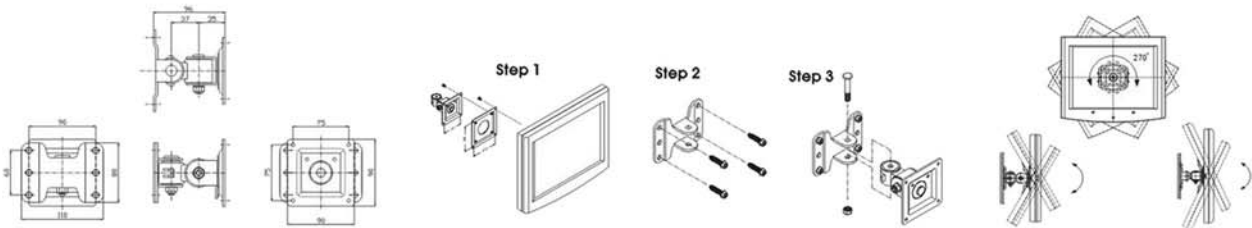

FC8888S

- 3 directions mini wall mount
- Meets VESA standards (75x75mm and 100x100mm)
- Weight: 0.5kg Long: 95mm Loading: 30lbs or 15kg
- Swivel left & right: 180 degrees
- Pivot upwards & downwards: 180 degrees
- LCD monitor swivel: 270 degrees

All rights reserved by multi countries patent

Your Unique Patent LCD Monitor Arm

Your exclusive Arm