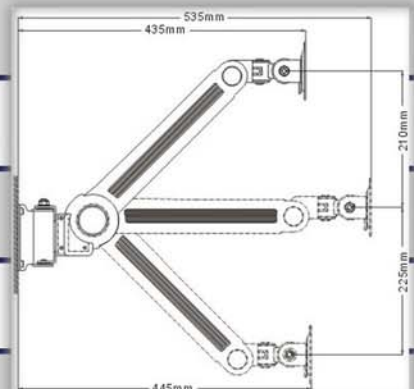

FC8888PP

Your exclusive Arm

Your Unique Patent LCD Monitor Arm

Swivel Arm Mountable on Vertical Pipe for LCD Monitors

- Meets VESA standards (75x75mm and 100x100mm)
- Weight: 2.0kg max Long: 535mm Horizontal moving dist: 100mm Vertical moving dist:435mm Loading: 10kg Pipe Size: 42~48mm diameter (35~42mm extra rubber inside)
- Pivot upwards & downwards: 180 degrees
- Wall left side to right side: 180 degrees
- LCD monitor swivel: 180 degrees
- Swivel left & right: 180 degrees
- Save your workspace, Adjustable arm
- Superior flexibility and movement
- Easy to mount on the Pole
- 5 Directions wall mount