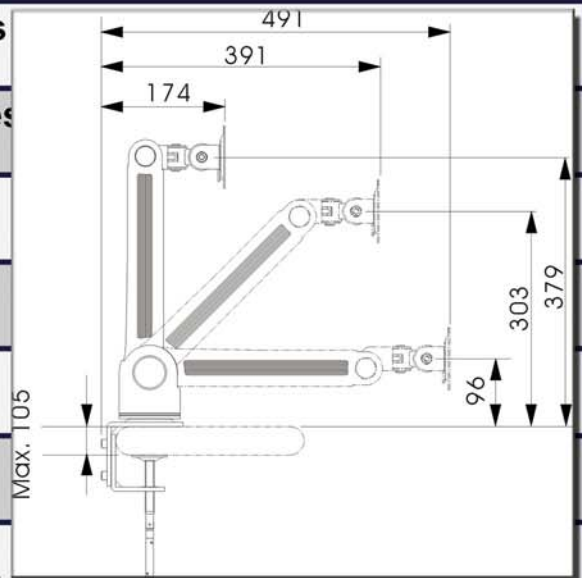

## Super Light Desk-Mounted Swivel Arm for LCD Monitors

Easy to install with the perfect C-clamp desk mount for every work-station

Meets VESA standards (75x75mm and 100x100mm)

Weight: 3.5kg Horizontal dist: 311mm Vertical dist:285mm Loading: 15kg

5 Directions desk mount; Desk thickness up to 105mm

Pivot upwards & downwards: 180 degrees

LCD monitor swivel left & right: 18 degrees

360 degrees display side-to-side rotation

Superior flexibility and movement

Swivel left & right: 180 degrees

Save your workspace

Adjustable arm

All rights reserved by multi countries patent

Your Unique Patent LCD Monitor Arm