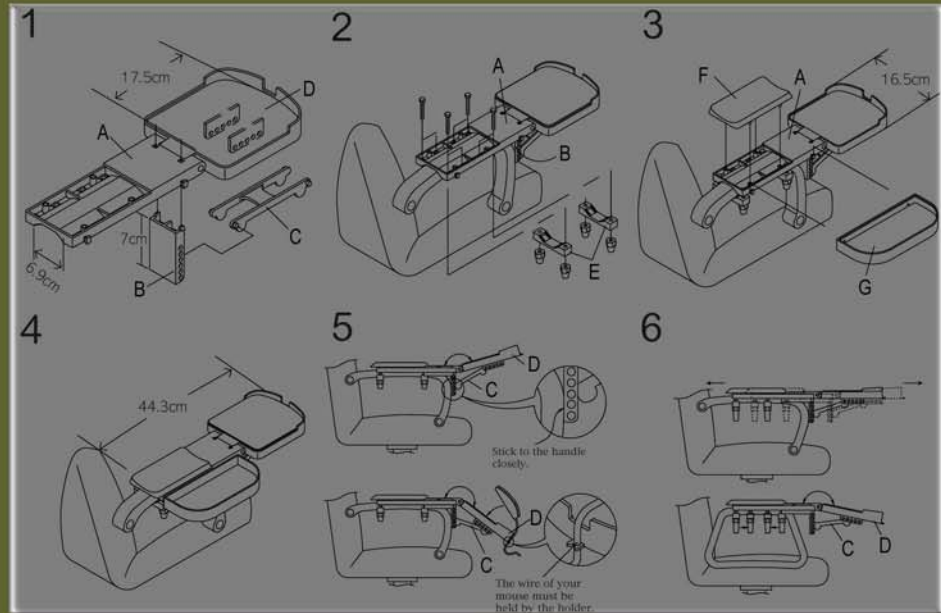

**FC250**

● **Mousepad Mount on chair for wireless mouse**

● **Easy to install (DIY)**

● **Comfortable stand for Arm rest on the chair**

● **Relocate to anywhere easily**

● **Extensive space for Mousepad**

● **Adjustable holder on the mousepad**

● **Mousepad dimension: 17.5x16.5cm (6.9x6.5")**

● **Weight: 1kgs, material: Plastic**

● **Dimension to hold arm : 44.3x6.9cm (17x2.7")**

● **Max loading to hold mouse: 2kg(4.4lbs)**