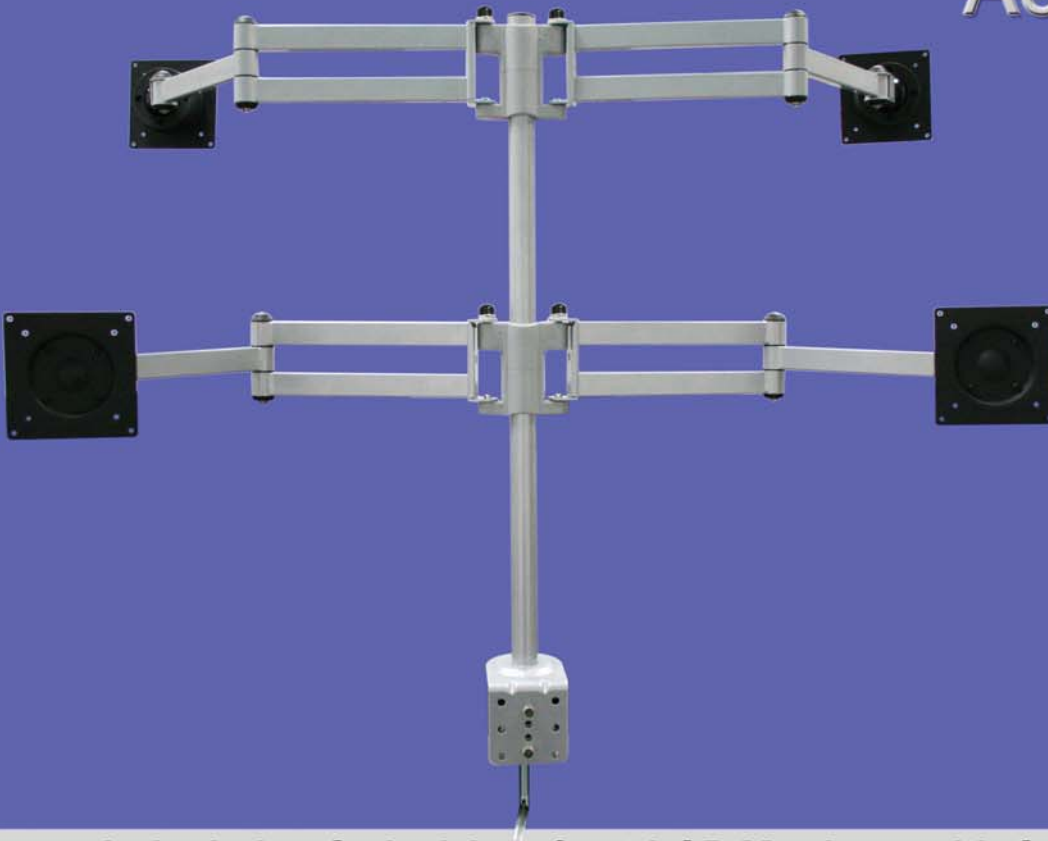

A840

- **Articulating Swivel Arm for 4 LCD Monitors with C-Clamp Desk**
- **Integrate adjustable system 4 arms on one pole**
- **Easy to install with the perfect C-clamp desk mount**
- **Superior flexibility and movement**
- **Meets VESA standards (7.5x7.5cm and 10x10cm)**
- **Made of 100% recycled iron material for strength and stability**
- **360 degrees display side-to-side rotation**
- **Tilting any directions: 30 degrees**
- **Articulating swivel: 360 degrees**
- **Horizontal moving dist: 0~120cm(47")**
- **Vertical moving dist: ~70cm(27")**
- **Each monitors weighing: 15kgs(33 lbs)**
- **Desk thickness up to 10cm(4")**
- **Save your workspace**

Your Unique Patent LCD Monitor Arm

Your exclusive Arm