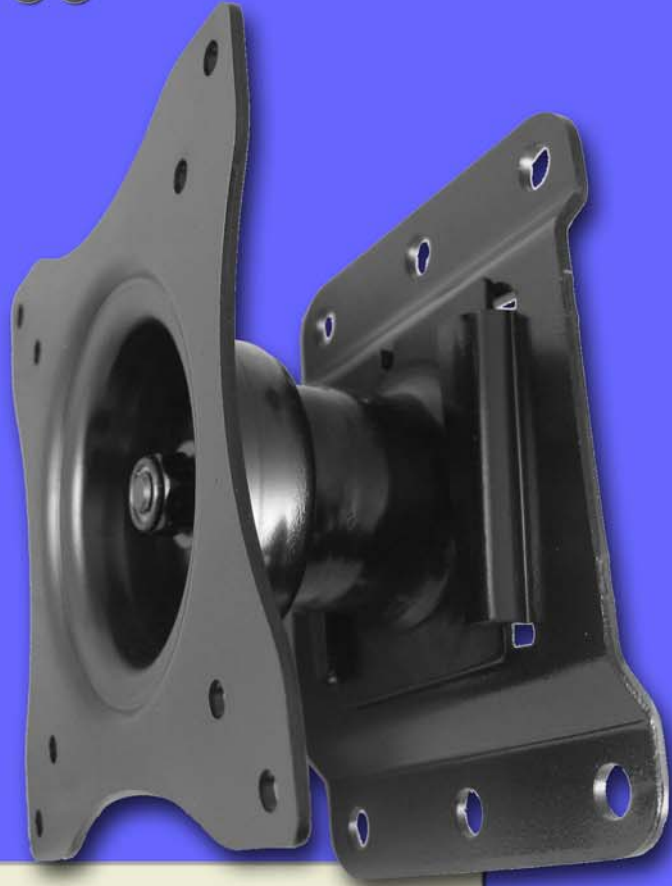

# A700

- **Mini Heavy Loading Wall Mount for LCD Monitors up to 25" TV**
- Easy installation and strong combination in the wood or concrete
- 360 degrees flexible and smooth moving to operate
- Weight: 0.7kg Height: 12.5cm Wide: 9.5cm Thickness: 7cm
- Meets VESA standards (75x75mm and 100x100mm)
- Pivot upwards & downwards: 20 degrees
- LCD monitor swivel: 360 degrees
- Swivel left & right: 20 degrees
- Loading: 44lbs or 20kgs
- Include locker for safety

All rights reserved by multi countries patent

Your Unique Patent LCD Monitor Arm

Your exclusive Arm