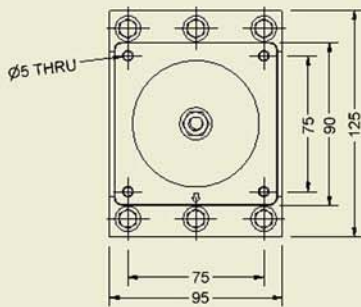

# A700

- **Mini Heavy Loading Wall Mount for LCD Monitors up to 25" TV**
- Easy installation and strong combination in the wood or concrete
- 360 degrees flexible and smooth moving to operate
- Weight: 0.7kg Height: 12.5cm Wide: 9.5cm Thickness: 7cm
- Meets VESA standards (75x75mm and 100x100mm)
- Pivot upwards & downwards: 20 degrees
- LCD monitor swivel: 360 degrees
- Swivel left & right: 20 degrees
- Loading: 44lbs or 20kgs
- Include locker for safety