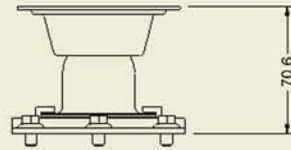

# A700

- **Mini Heavy Loading Wall Mount for LCD Monitors up to 25" TV**
- Easy installation and strong combination in the wood or concrete
- 360 degrees flexible and smooth moving to operate
- Weight: 0.7kg Height: 12.5cm Wide: 9.5cm Thickness: 7cm
- Meets VESA standards (75x75mm and 100x100mm)
- Pivot upwards & downwards: 20 degrees
- LCD monitor swivel: 360 degrees
- Swivel left & right: 20 degrees
- Loading: 44lbs or 20kgs
- Include locker for safety

All rights reserved by multi countries patent

Your Unique Patent LCD Monitor Arm

Your exclusive Arm