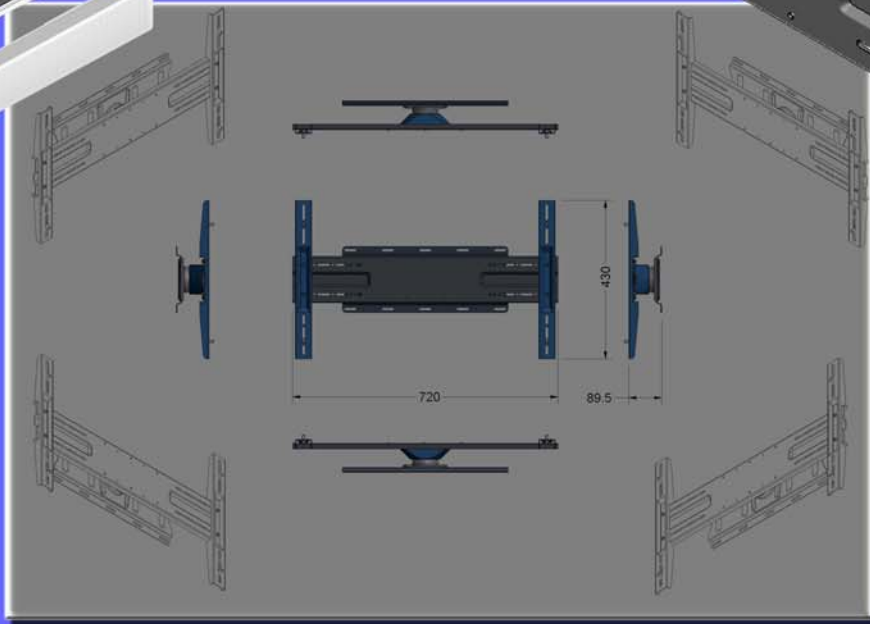

A630

- Tilt in any directions and Universal Adjustable Wall mount up to 60" LCD TV, Plasma in wide pillars
- Easy installation and strong combination both
- 360 degrees flexible and smooth moving wall mount
- Adjustable screw position for TV backside mount
- TV backside horizontal screw range: 66~35cm(26~14")
- TV backside vertical screw range: 40~20cm(16~8")
- Between TV backside and Wall distance:8.9cm(3.5")
- Max.distance 45cm(17") between pillars on the wall
- Loading: 132lbs or 60kgs (60" TV weight)
- Pivot upwards & downwards: 20 degrees
- Swivel left & right: 20 degrees
- LCD monitor swivel: 360 degrees