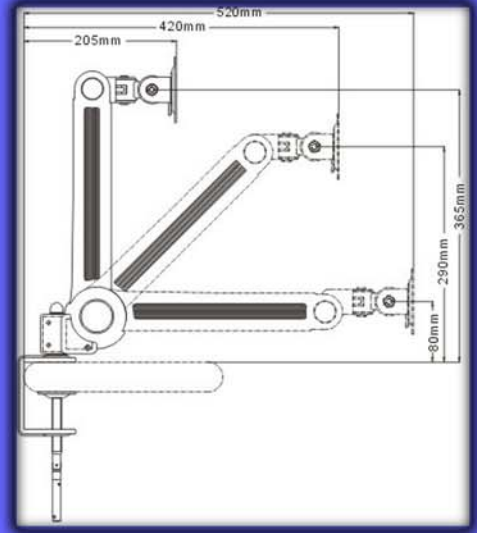

A510

❖ Super smooth Desk-Mounted Swivel Arm for Laptop & Monitor

- ❖ Super light and Easy to install with the perfect C-clamp desk mount
- ❖ Superior flexibility and movement for Laptop & Monitor
- ❖ Meets VESA standards (75x75mm and 100x100mm)
- ❖ Weight: 3.0kg max Long: 520mm Horizontal moving dist: 315mm Vertical moving dist:285mm Loading: 10kg
- ❖ 5 Directions desk mount; Desk thickness up to 75mm
- ❖ Swivel left & right: 180 degrees
- ❖ Pivot upwards & downwards: 180 degrees
- ❖ Laptop or LCD monitor swivel: 180 degrees
- ❖ 360 degrees display side-to-side rotation
- ❖ Save your workspace
- ❖ Adjustable arm