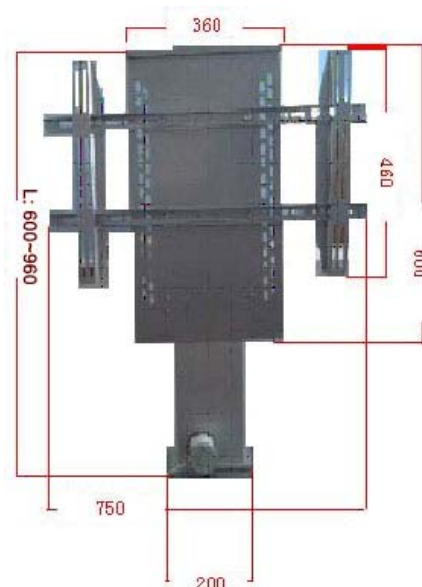

A270 Motorized TV Lift

Color: silver

Parts: remote control + power core

Specification:

- Material steel.
- Protect TV away from kids and collision
- Working by two tracks make the lift moving quiet
- Control style: manual operation and remote control.
- Moving effective distance: 600mm ~ 960mm
- Dimension: as right side
- Loading weight capacity: 70kg,
Mounting bracket range: 750x460mm,
Plasma or LCD TV around 24" ~ 63"
- Synchronous machine with electro-magnetic brake,
Input: 24VDC, Max. 6000/2000N,
Speed: 3mm/s(6000N)&13mm/s(2000N)
Frequent: S2-10min, Temp: -26°C ~ 65°C,
Approval: CE/EMC+LVD
- Total available height 600mm, 700mm, 960mm for your choice

Model	TV range	Dimension(mm)	Package(mm)	Weight(kgs)
A270	24"~32"	750x360x600	700x380x200	22
A271	32"~50"	750x360x700	800x380x200	23
A272	50"~63"	750x360x960	950x380x200	24