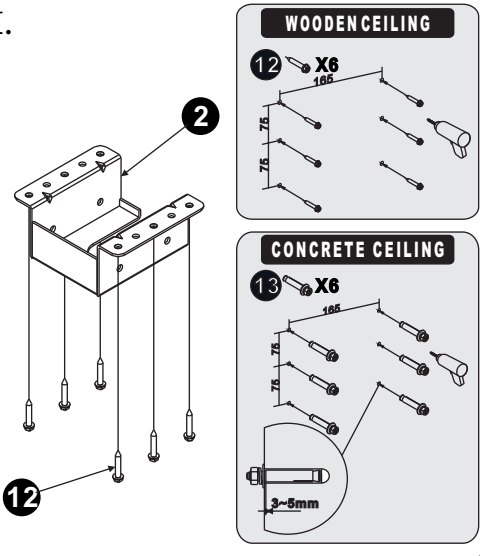

Universal LCD TV PDP Ceiling Mounts

Installation

I.