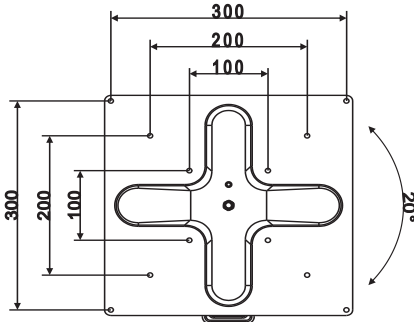

# Universal LCD TV PDP Ceiling Mounts

\*Strong loading up to 32kgs LCD TV, Plasma.  
 \*Meet VESA 50x50/100x100/200x200mm or change to 100x100/200x200/300x300mm

200x200 VESA could be changeable with 300X300 VESA Plate.

Unit : mm

### MAIN PARTS

ITEM	1	2	3	4	5	6	7	8	9	10	11	12	13	14
PART														
QTY	1	1	1	4	4	4	4	2	1	1	1	6	6	1