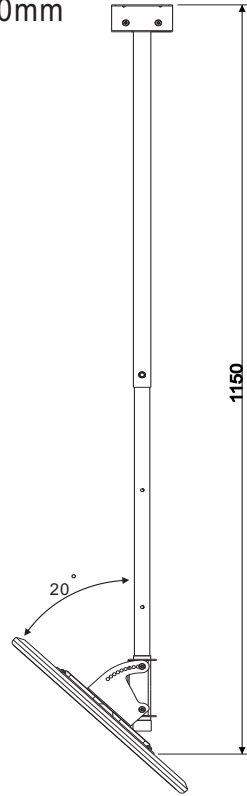

# Universal LCD TV PDP Ceiling Mounts

\*Strong loading up to 32kgs LCD TV, Plasma.  
 \*Meet VESA 50x50/100x100/200x200mm or change to 100x100/200x200/300x300mm

200x200 VESA could be changeable with 300X300 VESA Plate.

Unit : mm

### MAIN PARTS

ITEM	1	2	3	4	5	6	7	8	9	10	11	12	13	14
PART														
QTY	1	1	1	4	4	4	4	2	1	1	1	6	6	1

### PARTS FOR TV BRACKETS

ITEM	15	16	17
PART			
QTY	4	4	4

Beware of the specification as first page.

Please choose the thickness of solid wall over 50mm.

Please evaluate the wall material whether is suitable for installation.