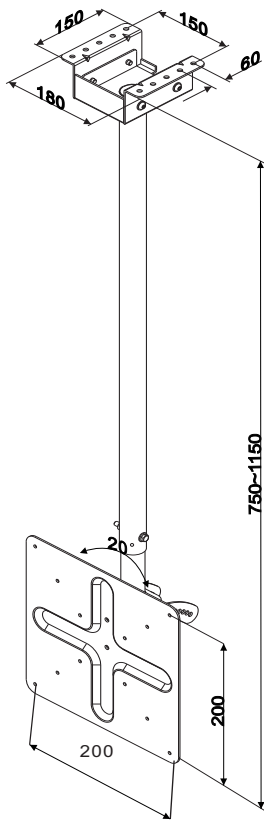

# Universal LCD TV PDP Ceiling Mounts

\*Strong loading up to 32kgs LCD TV, Plasma.  
 \*Meet VESA 50x50/100x100/200x200mm or change to 100x100/200x200/300x300mm

200x200 VESA could be changeable with 300X300 VESA Plate.

Unit : mm

### MAIN PARTS

ITEM	1	2	3	4	5	6	7	8	9	10	11	12	13	14
PART														
QTY	1	1	1	4	4	4	4	2	1	1	1	6	6	1

### PARTS FOR TV BRACKETS

ITEM	15	16	17
PART			
QTY	4	4	4

Beware of the specification as first page.

Please choose the thickness of solid wall over 50mm.

Please evaluate the wall material whether is suitable for installation.