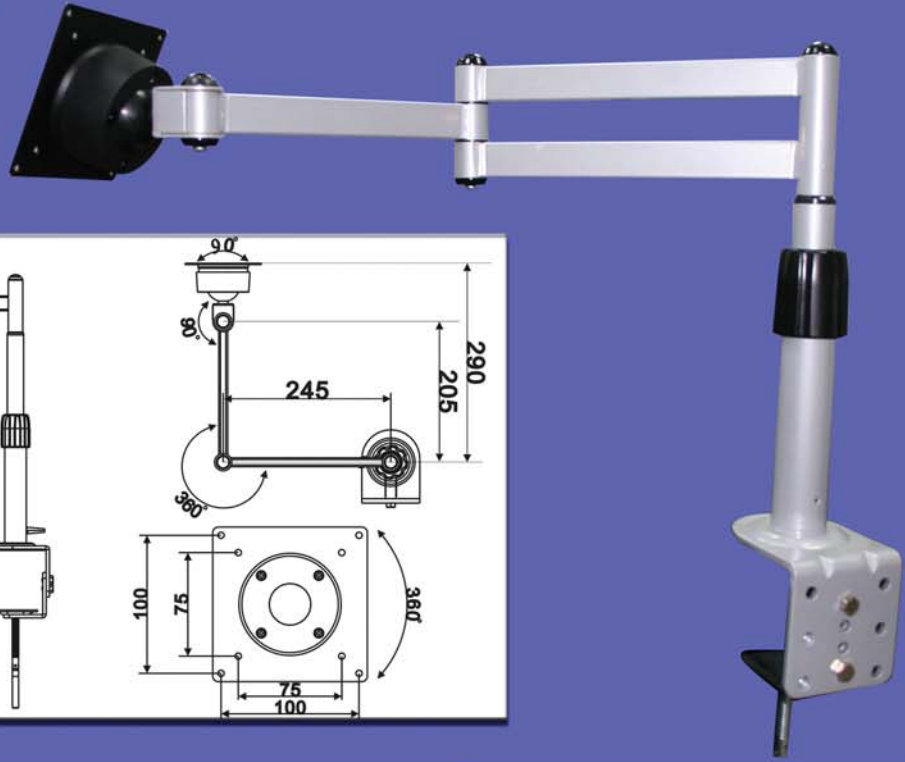

A810

- **Articulating Swivel Arm for LCD Monitors with C-Clamp Desk**
- **Integrate adjustable articulating arm on one pole**
- **Easy to install with the perfect C-clamp desk mount**
- **Superior flexibility and movement**
- **Meets VESA standards (7.5x7.5cm and 10x10cm)**
- **Made of 100% recycled iron material for strength and stability**
- **360 degrees display side-to-side rotation**
- **Tilting any directions: 30 degrees**
- **LCD monitor swivel: 360 degrees**
- **Horizontal moving dist: 0~120cm(47")**
- **Vertical moving dist: Desk to LCD center 30~45cm(12"~18")**
- **Each monitors weighing: 15kgs(33 lbs)**
- **Desk thickness up to 10cm(4")**
- **Save your workspace**