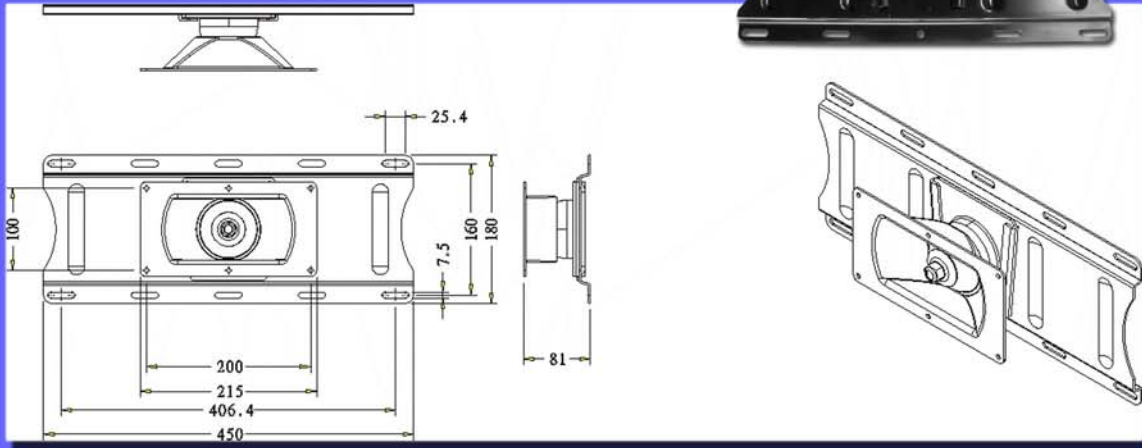

# A740

- Powerful Wall Mount for LCD Monitors up to 60" TV in wide pillar
- Weight: 2kgs Height: 18.5cm Wide: 45cm Thickness: 8.5cm
- 360 degrees flexible and smooth moving wall mount
- Meets VESA standards (200x100 100x100mm)
- Easy installation and strong combination both
- Pivot upwards & downwards: 20 degrees
- Pillar adjust max.17" for woody wall
- LCD monitor swivel: 360 degrees
- Swivel left & right: 20 degrees
- Loading: 110lbs or 50kgs