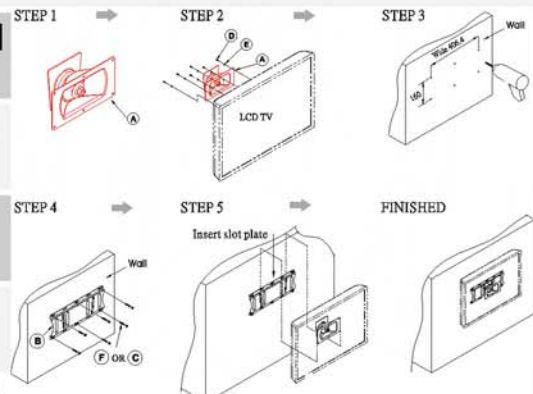

# A740

- Powerful Wall Mount for LCD Monitors up to 60" TV in wide pillar
- Weight: 2kgs Height: 18.5cm Wide: 45cm Thickness: 8.5cm
- 360 degrees flexible and smooth moving wall mount
- Meets VESA standards (200x100 100x100mm)
- Easy installation and strong combination both
- Pivot upwards & downwards: 20 degrees
- Pillar adjust max.17" for woody wall
- LCD monitor swivel: 360 degrees
- Swivel left & right: 20 degrees
- Loading: 110lbs or 50kgs

All rights reserved by multi countries patent

Your Unique Patent LCD Monitor Arm

Your exclusive Arm